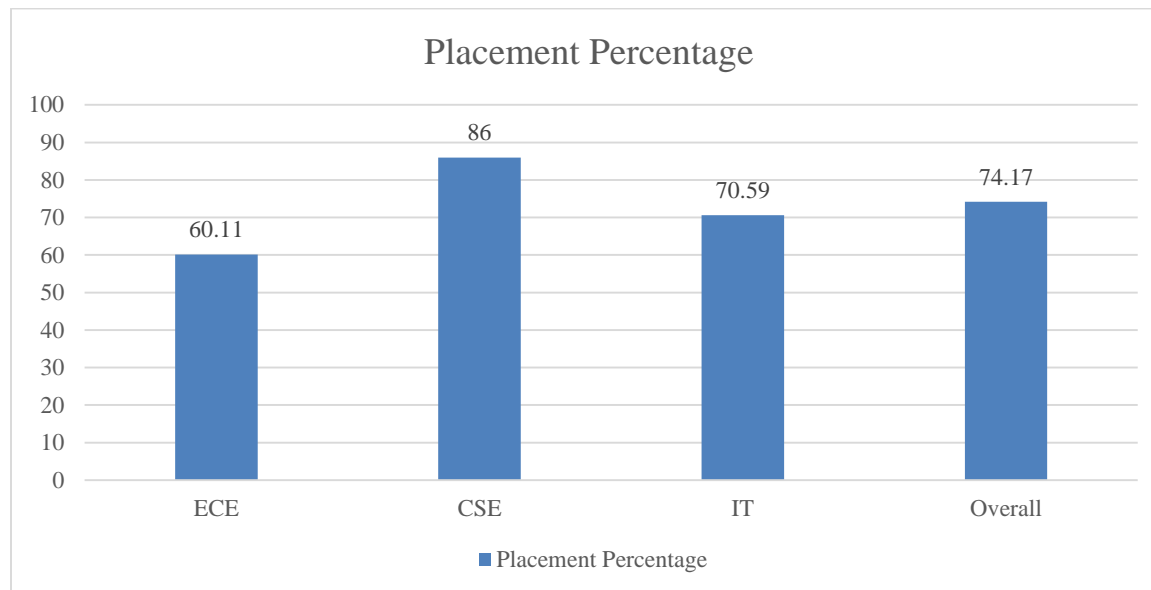

Indian Institute of Information Technology Bhopal

Training and Placement Cell

Date: 14-01-2022

The graph given below details the placement percentage of B.Tech. streams:

- Total placement drive conducted = 48
- Total placement drive in process = 10
- Total placement drive scheduled/in discussion = 16+

Companies conducted/scheduled placement drive at IIIT Bhopal

S. NO.	Name of Company
1	Codenation
2	Jivox
3	Geeksforeeks
4	Impetus
5	Dequode
6	Publicis Sapient
7	Josh Technology
8	Deltax
9	Infosys
10	Freecharge
11	Persistent
12	Virtusa
13	MAQ software
14	Hexaware
15	Sensen AI
16	Observe.AI
17	L&T Infotech

18	GEP
19	EBIW
20	Infoedge
21	Mathworks
22	CISCO
23	Mathworks
24	Nirvana
25	Capgemini
26	Vassarlabs
27	Optum UHG
28	Evosys
29	Nvidia
30	Cognizant
31	Wipro
32	Accenture
33	Openfive
34	Accolite
35	BIMA express
36	Mechlin software

37	Apisero Global Integration Solution
38	V360
39	Ericsson
40	CGI
41	Tejas
42	FIS University Program
43	Zensar
44	Truechip (for ECE only)
45	ComViva
46	Thales
47	Airtel Wynk
48	TCS
49	Episource
50	Cogoport
51	Bugsmirror
52	Wiley mthree