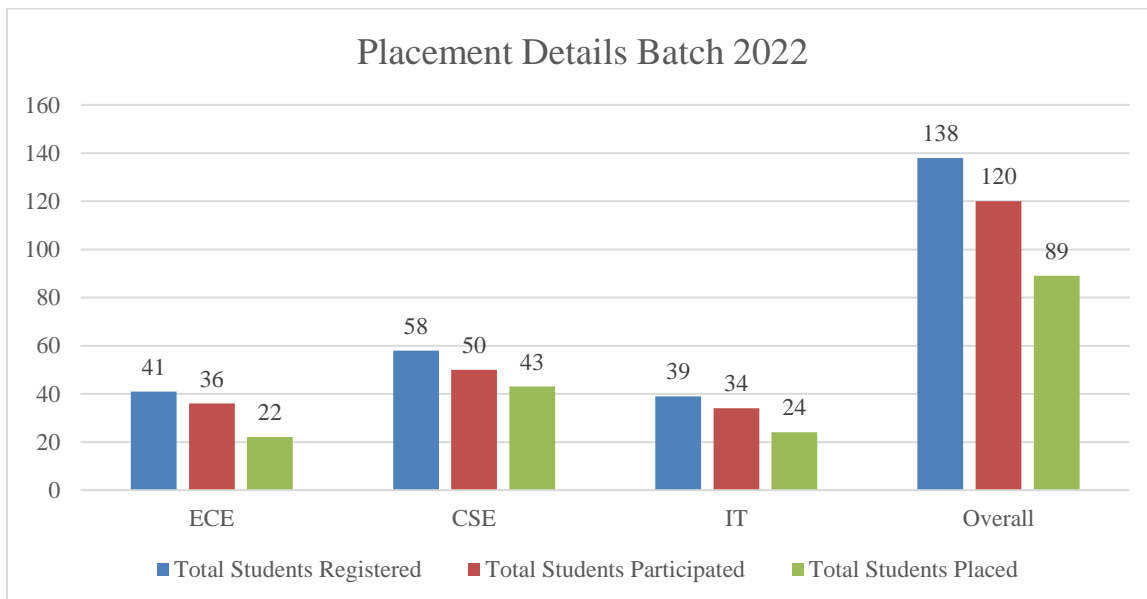

Indian Institute of Information Technology Bhopal

Training and Placement Cell

Date: 14-01-2022

Batch 2022 (till date)

Branch	Total Students Registered	Total Students Participated (Approx.)	Total Students Placed	Total Number of offers received	% Placement	Average CTC (in lakh per annum)	Male	Female
Electronics & Communication Engineering	41	36	22	41	61.11	9.01	21	1
Computer Science & Engineering	58	50	43	98	86.00	13.54	39	4
Information Technology	39	34	24	62	70.59	14.55	19	5
Total	138	120	89	201	74.17	12.69	79	10

The placement drive is in process for 2022 pass out batch.

To date, the highest package offered to students (12 students) is 27-30 LPA by Tekion.

The graph given below shows the placement details for 2022 pass-out batch students: