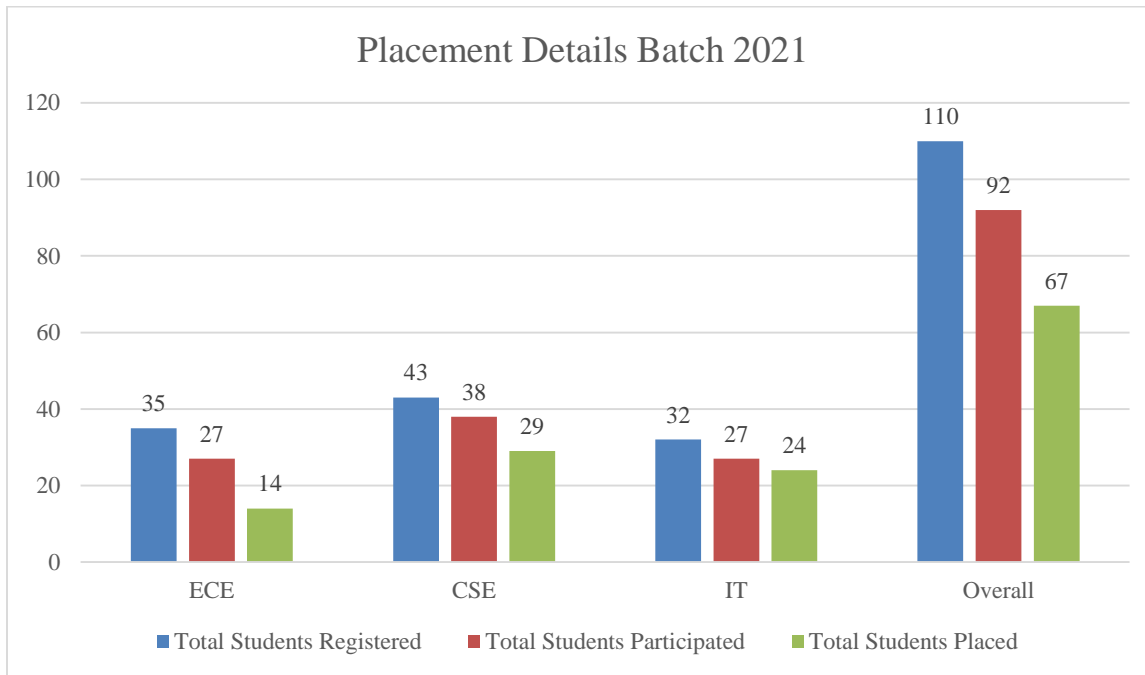

The academic batch of 2021 recorded **72.82%** placement percentage. Placement percentage and Average CTC for all three branches are given below:

Branch	% Placement	Average CTC (in LPA)
Electronics & Communication Engineering	51.85	8.28
Computer Science & Engineering	76.31	8.17
Information Technology	88.88	9.30
<b>Total</b>	<b>72.82</b>	<b>8.58</b>

Highest package offered:

- Electronics & Communication Engineering: 26 LPA by Qualcomm
- Computer Science & Engineering: 20 LPA by Walmart
- Information Technology: 24 LPA by Commvault

Total number of IIIT Bhopal job offers this year was 96. Out of 110 students, 92 were participated in placement drives and 67 students placed in top companies. IIIT Bhopal BTech Information

## Training and Placement Cell

**Date: 14-01-2022**

Technology branch recorded the maximum placement percentage for the session 2020-2021 followed by BTech Computer Science and Engineering placements.

The graph given below shows the placement details for 2021 pass-out batch students: